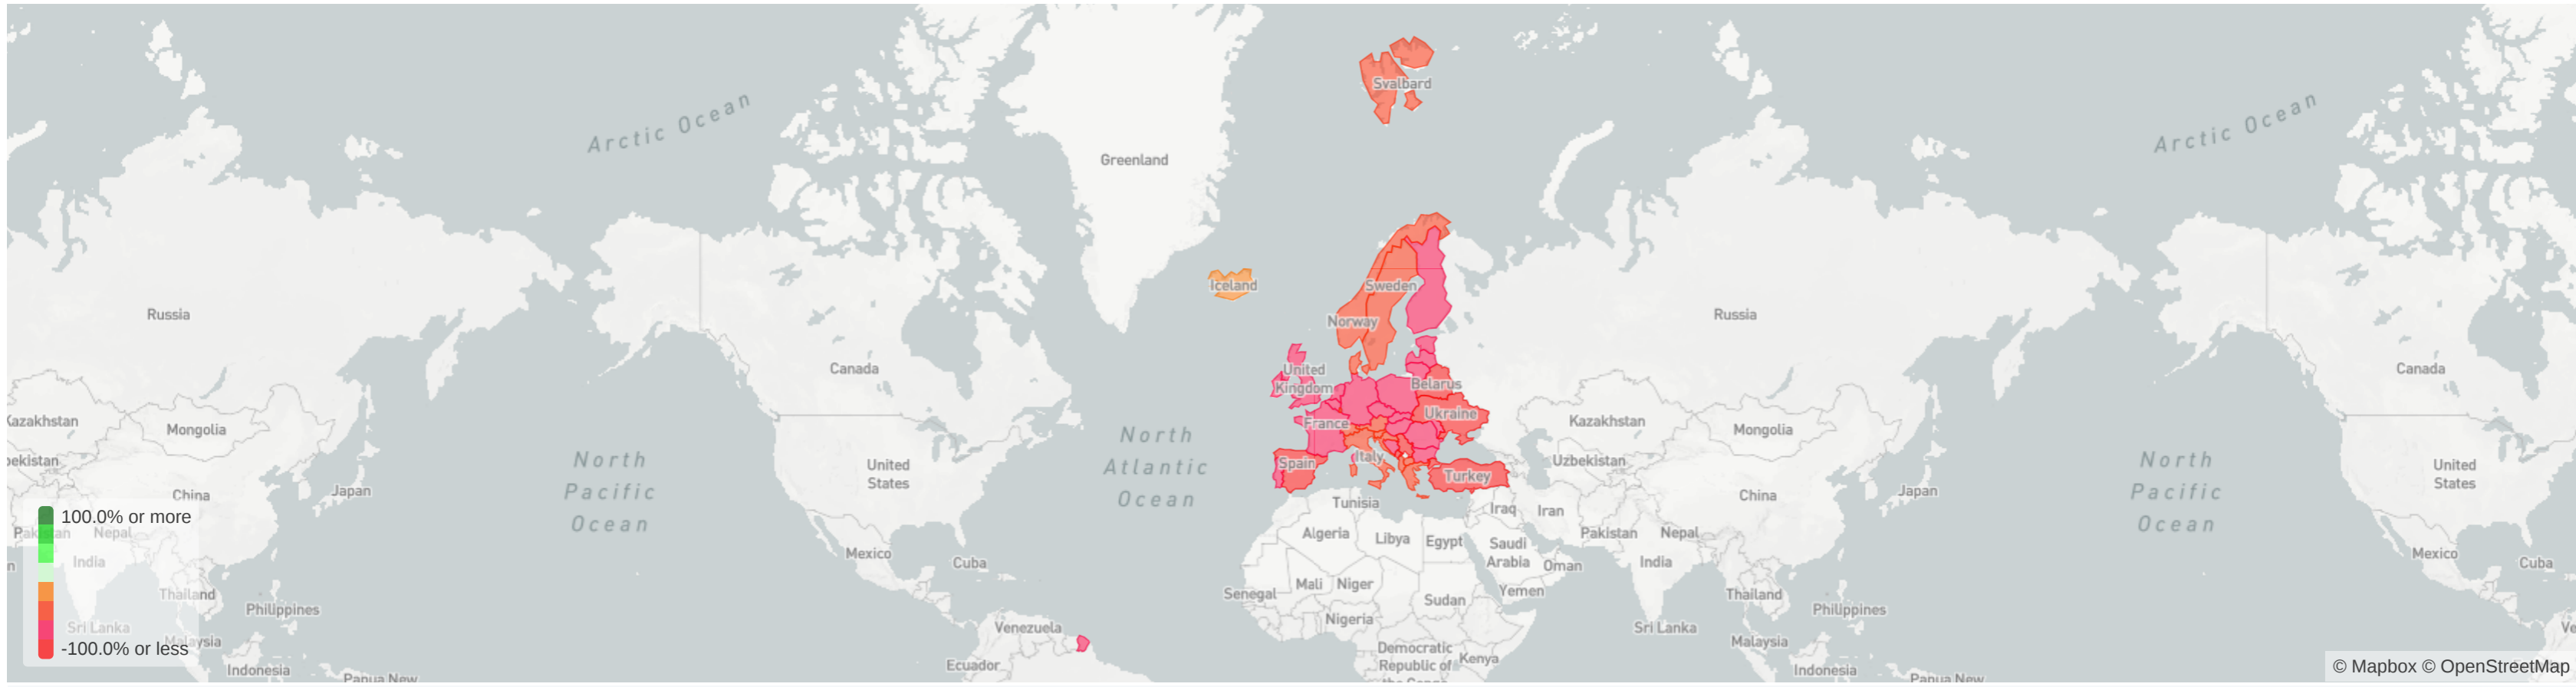

COVID19 Travel Impact on Europe

FILTERS

Destination Country is "LI" or "CZ" or "CH" or "HU" or "AT" or "SK" or "MD" or "UA" or "LV" or "PL" or "BY" or "EE" or "LT" or "MC" or "DE" or "GB" or "FX" or "IE" or "BE" or "GG" or "IM" or "LU" or "NL" or "JE" or "FR" or "FO" or "NO" or "IS" or "SE" or "SJ" or "DK" ()
 Traveler Category is any value

COVID-19's Impact on Current Week Travel to Europe

COVID-19's International Impact on Current Week Travel to Europe

Weekly Tourism Stats (Origin = Worldwide)

Weekly Tourism Stats (Origin = Worldwide)

Historical Data

Future Trend

Searches

Bookings

20 Week Forecast

Weekly Tourism Stats (Origin = Europe Domestic)

Historical Data

Future Trend

Searches

Bookings

20 Week Forecast

Weekly Tourism Stats (Origin = Europe International)

Historical Data

Future Trend

Searches

Bookings

20 Week Forecast