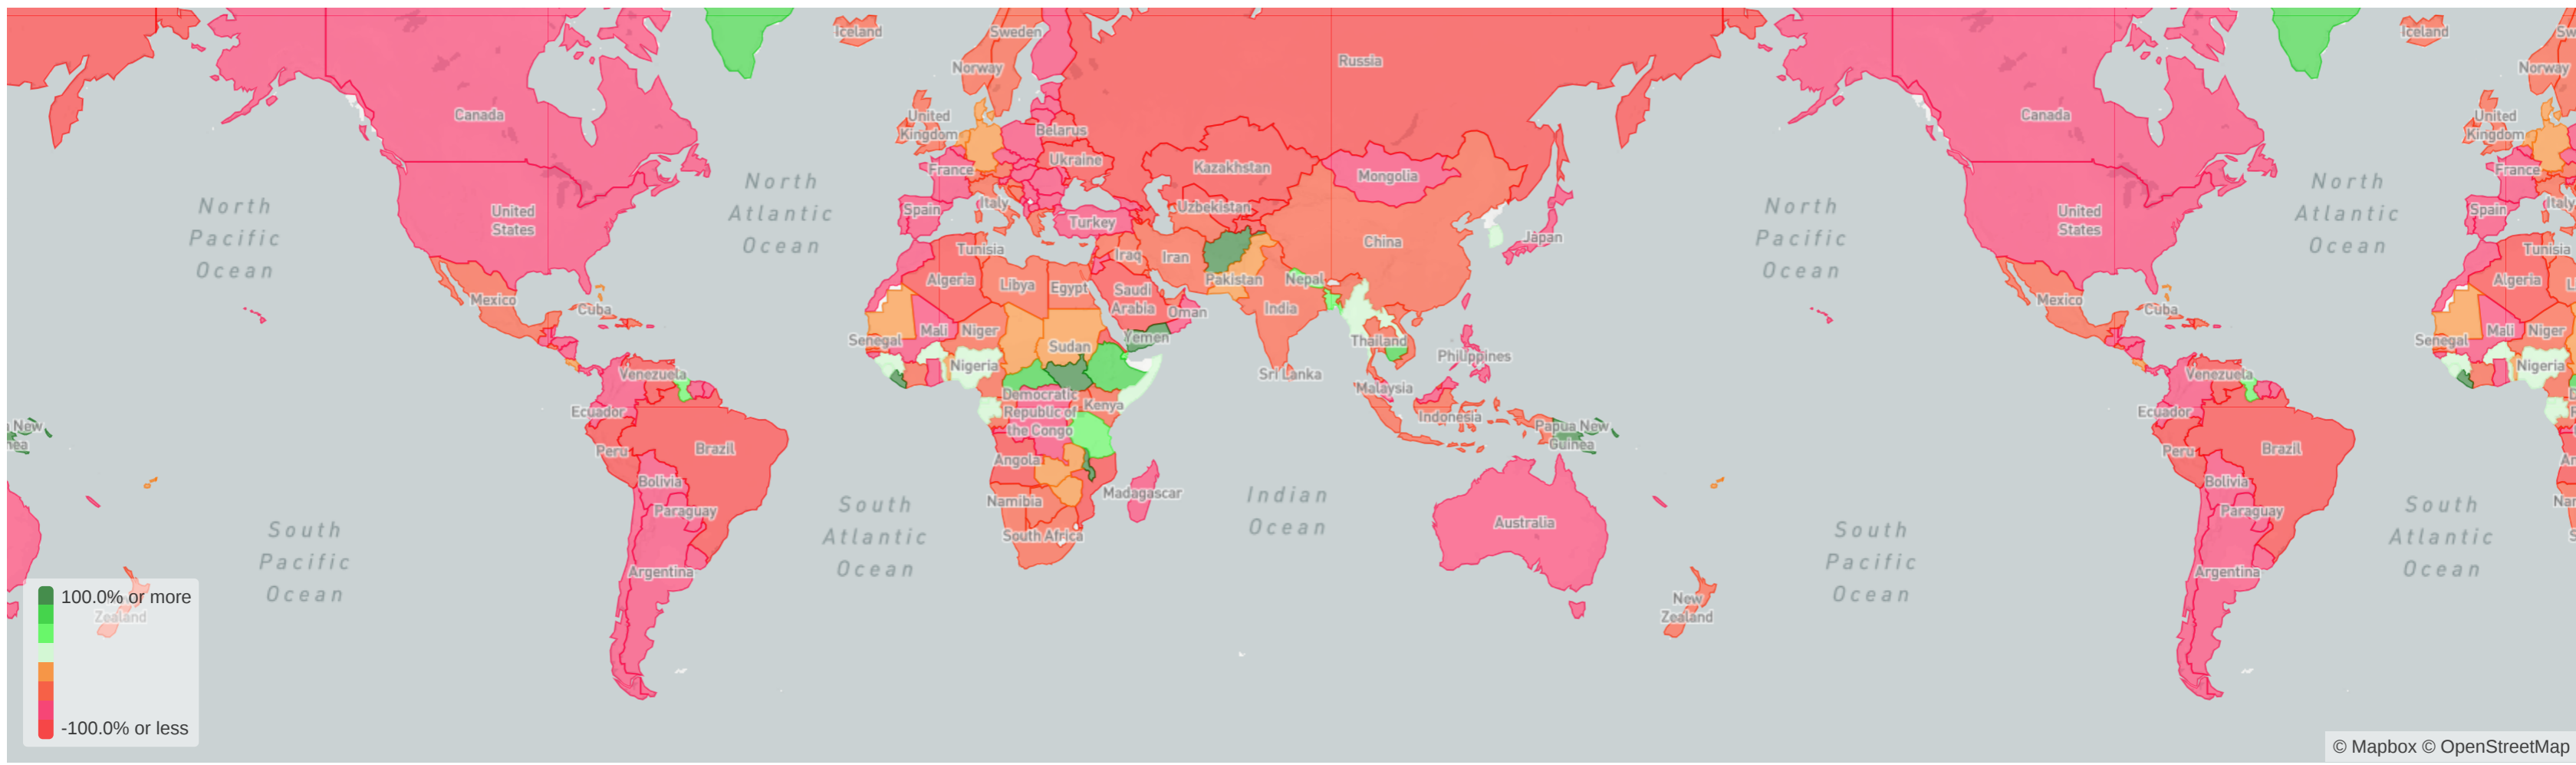

COVID19 Travel Impact on Europe

FILTERS

Destination Country is "LI" or "CZ" or "CH" or "HU" or "AT" or "SK" or "MD" or "UA" or "LV" or "PL" or "BY" or "EE" or "LT" or "MC" or "DE" or "GB" or "FX" or "IE" or "BE" or "GG" or "IM" or "LU" or "NL" or "JE" or "FR" or "FO" or "NO" or "IS" or "SE" or "SJ" or "DK" ()
 Traveler Category is any value

COVID-19's Impact on Current Week Travel to Europe

COVID-19's International Impact on Current Week Travel to Europe

Weekly Tourism Stats (Origin = Worldwide)

Weekly Tourism Stats (Origin = Worldwide)

Historical Data

Future Trend

Searches

Bookings

20 Week Forecast

Weekly Tourism Stats (Origin = Europe Domestic)

Historical Data

Future Trend

Searches

Bookings

20 Week Forecast

Weekly Tourism Stats (Origin = Europe International)

Historical Data

Future Trend

Searches

Bookings

20 Week Forecast