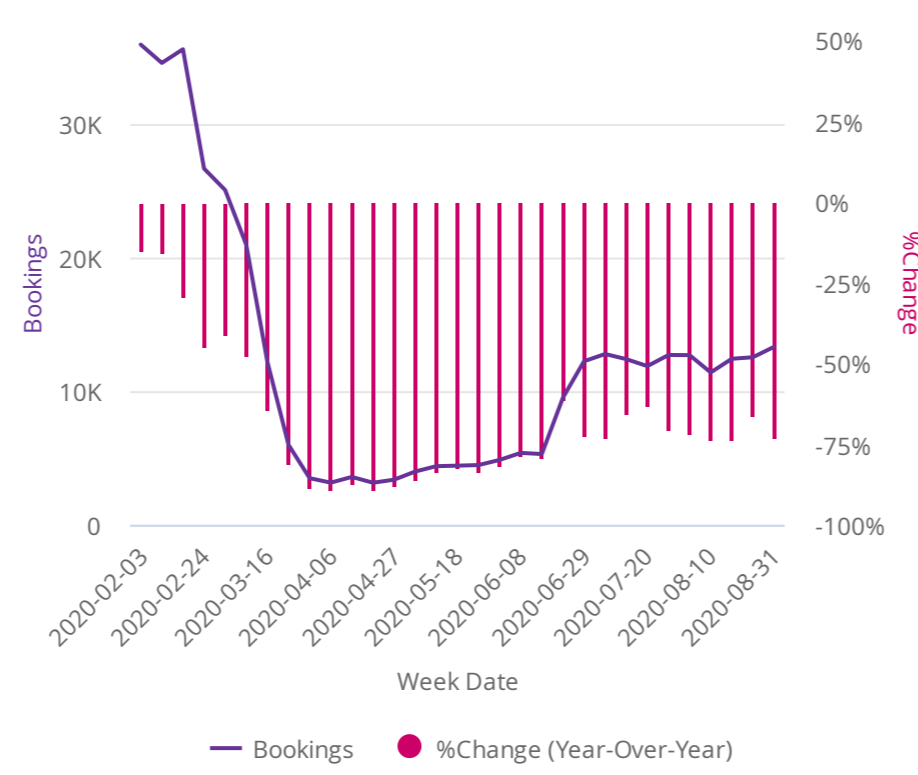

Bookings

20 Week Forecast

Weekly Tourism Stats (Origin = Europe International)

Historical Data

Future Trend

Searches

Bookings

20 Week Forecast