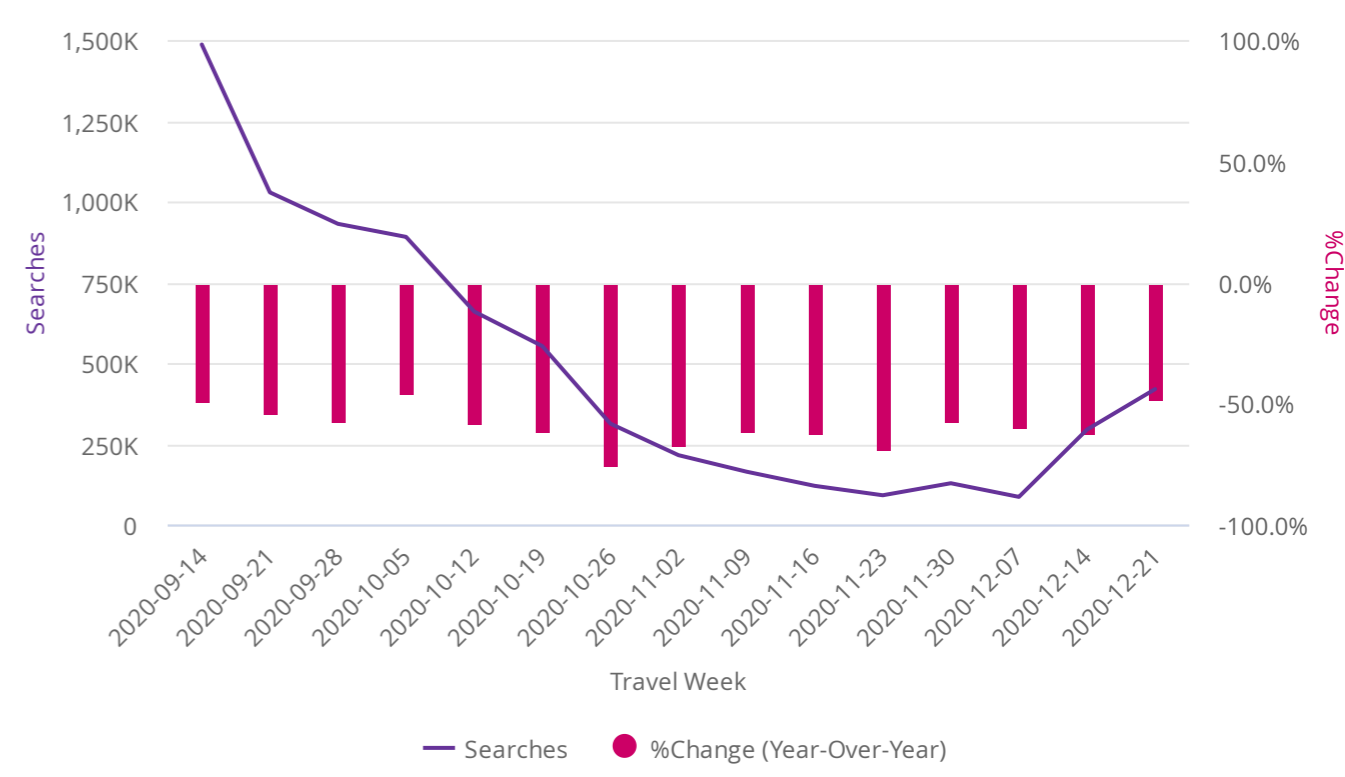

COVID-19's Impact on Current Week Travel to Europe

COVID-19's International Impact on Current Week Travel to Europe

Weekly Tourism Stats (Origin = Worldwide)

Weekly Tourism Stats (Origin = Worldwide)

Historical Data

Future Trend

Searches

Bookings

20 Week Forecast

Weekly Tourism Stats (Origin = Europe Domestic)

Historical Data

Future Trend

Searches

Bookings

20 Week Forecast

Weekly Tourism Stats (Origin = Europe International)

Historical Data

Future Trend

Searches

Bookings

20 Week Forecast