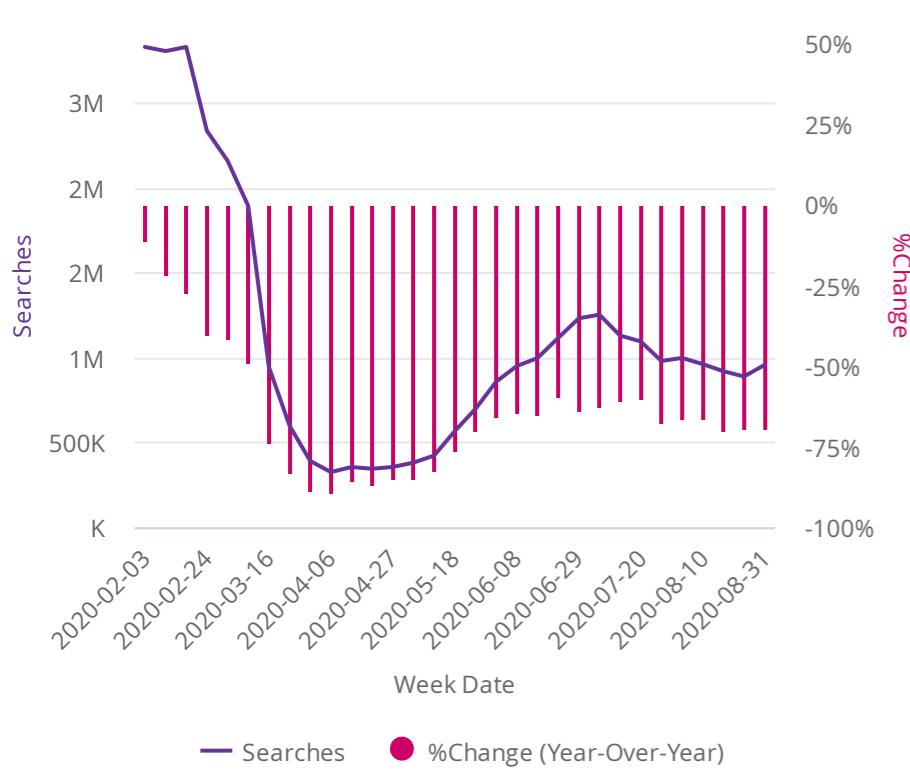

COVID-19's Impact on Current Week Travel to Europe

COVID-19's International Impact on Current Week Travel to Europe

Weekly Tourism Stats (Origin = Worldwide)

Weekly Tourism Stats (Origin = Worldwide)

Historical Data

Future Trend

Searches

Bookings

20 Week Forecast

Weekly Tourism Stats (Origin = Europe Domestic)

Historical Data

Future Trend

Searches