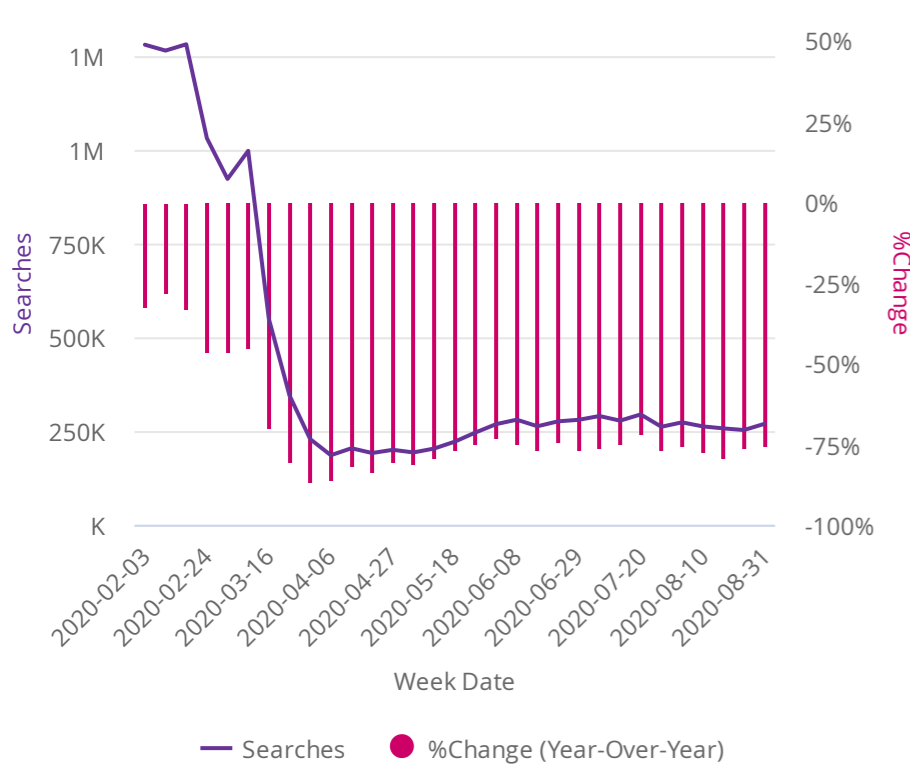

Future Trend

Searches

Bookings

20 Week Forecast

Weekly Tourism Stats (Origin = Europe Domestic)

Historical Data

Future Trend

Searches

Bookings

20 Week Forecast

Weekly Tourism Stats (Origin = Europe International)

Historical Data

Future Trend

Searches

Bookings

20 Week Forecast