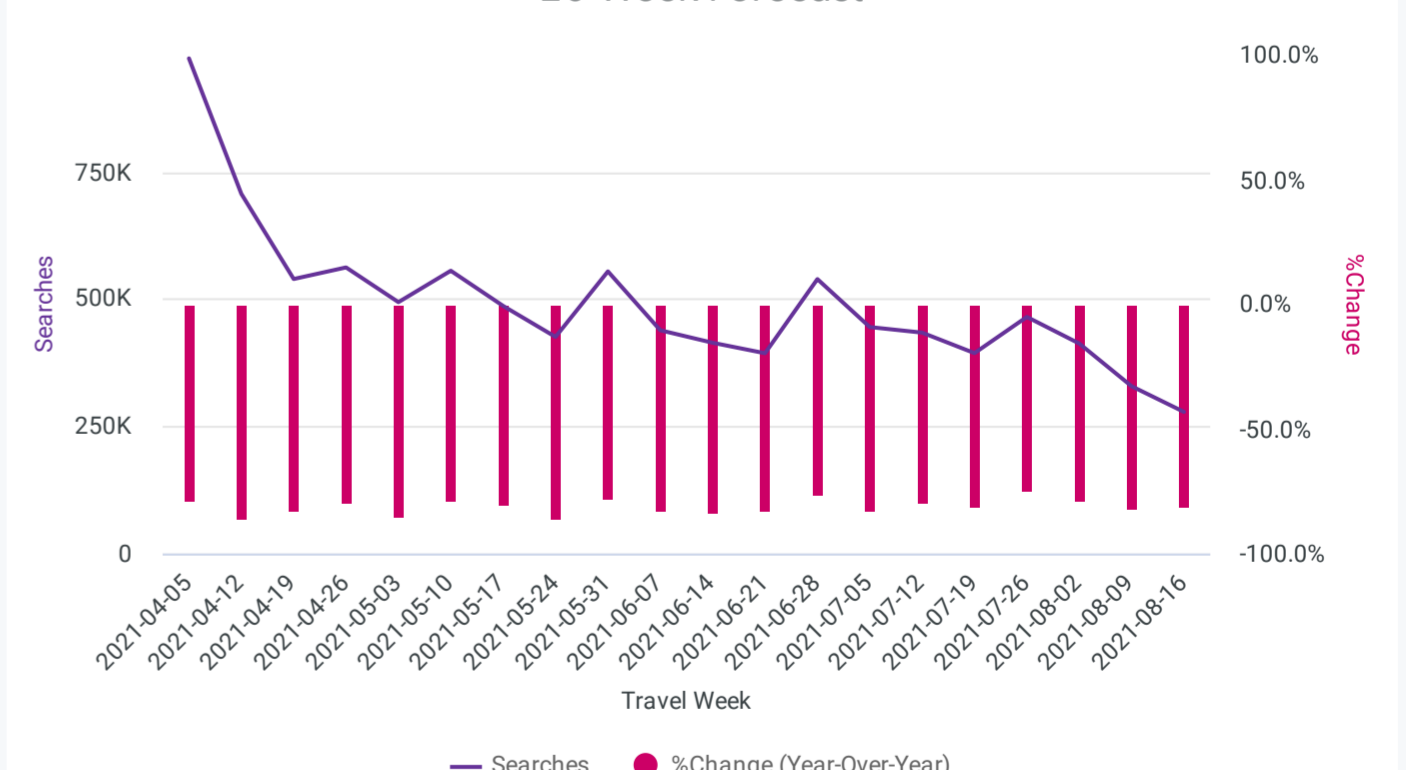

Origin Country is any value

COVID-19's Impact on Current Week Travel to Europe

COVID-19's International Impact on Current Week Travel to Europe

Weekly Tourism Stats (Origin = Worldwide)

Weekly Tourism Stats (Origin = Worldwstean)

Historical Data

Future Trend

Searches

Bookings

20 Week Forecast

Weekly Tourism Stats (Origin = Europe Domestic)

Historical Data

Future Trend

Searches

Bookings

20 Week Forecast

Weekly Tourism Stats (Origin = Europe International)

Historical Data

Future Trend

Searches

Bookings