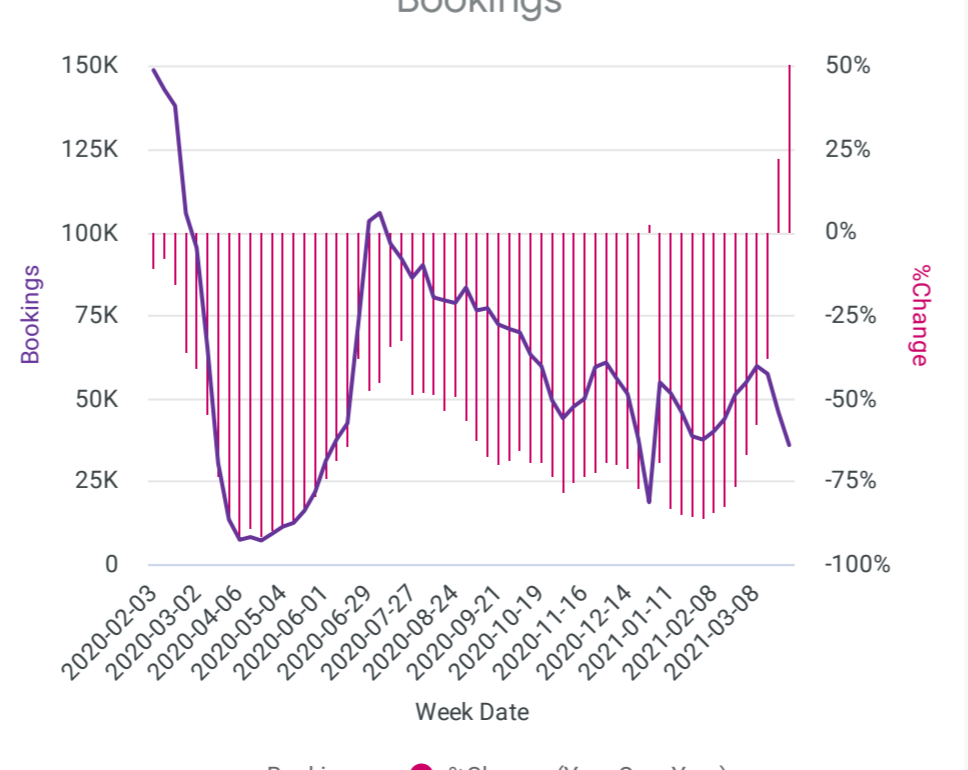

Historical Data

Future Trend

Searches

Bookings

20 Week Forecast

Weekly Tourism Stats (Origin = Europe Domestic)

Historical Data

Future Trend

Searches

Bookings

20 Week Forecast

Weekly Tourism Stats (Origin = Europe International)

Historical Data

Future Trend

Searches

Bookings

20 Week Forecast