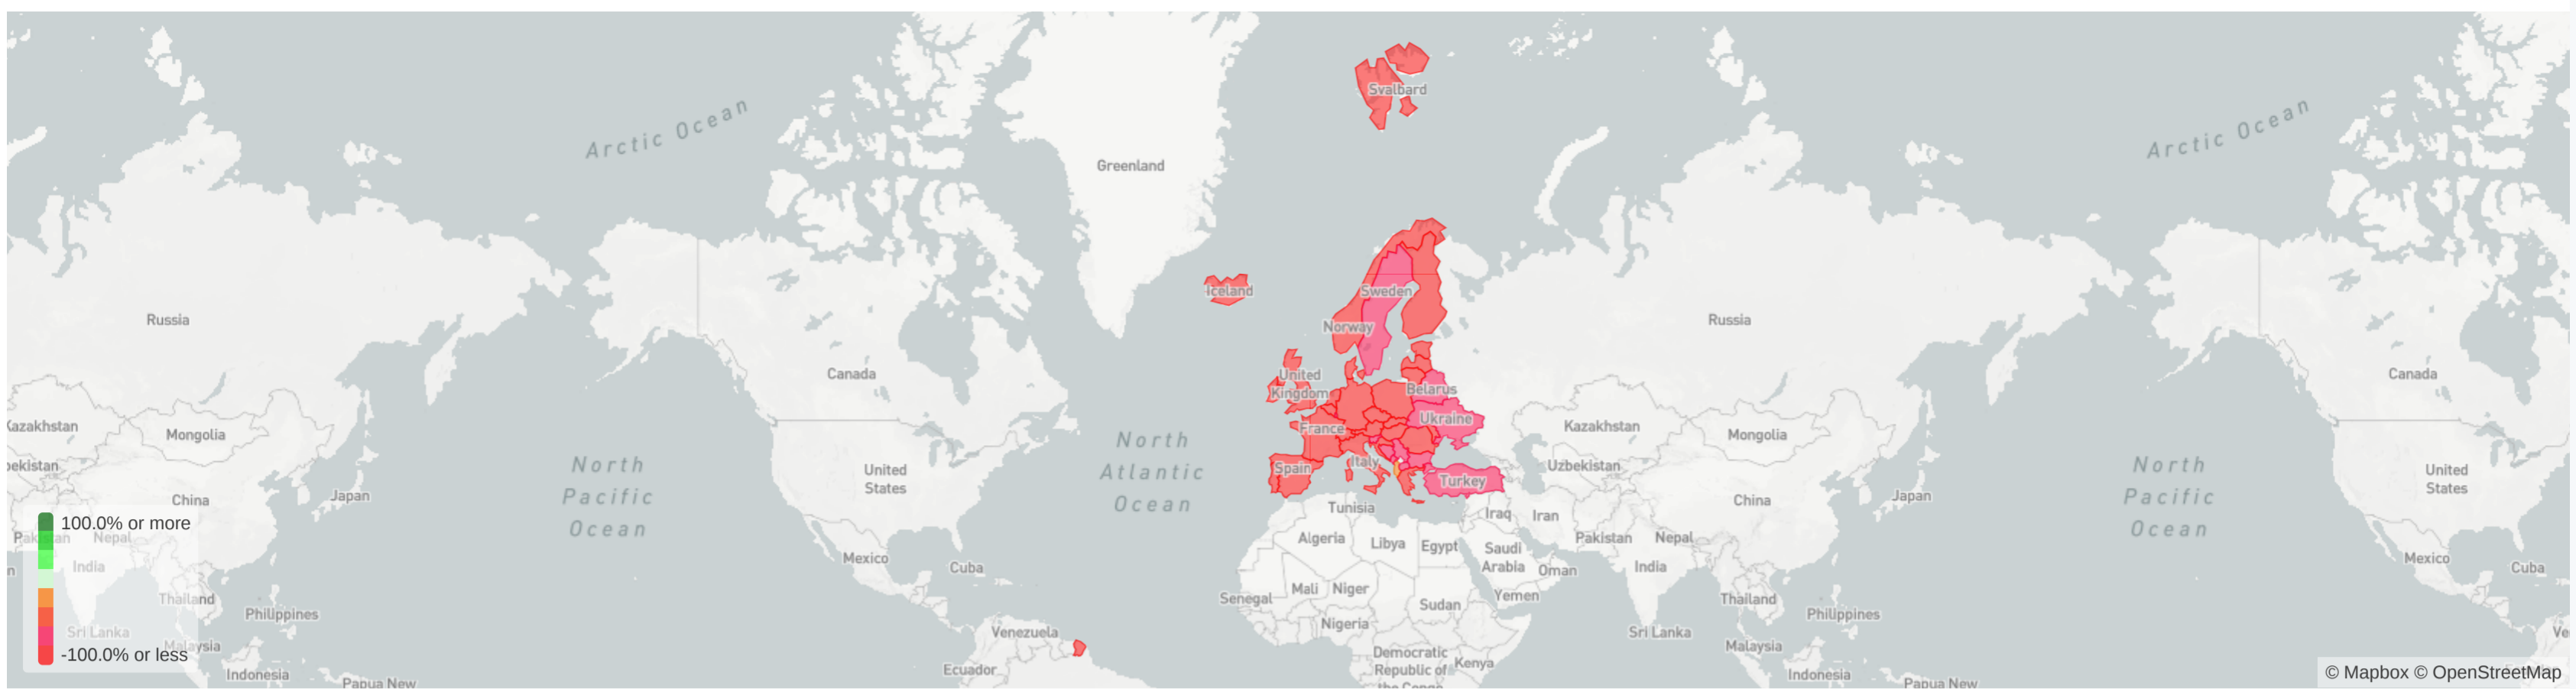

COVID19 Travel Impact on Europe

Filters

Destination Country is "LI" or "CZ" or "CH" or "HU" or "AT" or "SK" or "MD" or "UA" or "LV" or "PL" or "BY" or "EE" or "LT" or "MC" or "DE" or "GB" or "FX" or "IE" or "BE" or "GG" or "IM" or "LU" or "NL" or "JE" or "FR" or "FO" or "NO" or "IS" or "SE" or "SJ" or "DK" or "FI" or "IT" or "SM" or "MT" or "\

Origin Country is any value

COVID-19's Impact on Current Week Travel to Europe

COVID-19's International Impact on Current Week Travel to Europe

Weekly Tourism Stats (Origin = Worldwide)

Weekly Tourism Stats (Origin = Worldwstean)

Historical Data

Future Trend

Searches

Bookings

20 Week Forecast

Weekly Tourism Stats (Origin = Europe Domestic)

Historical Data

Future Trend