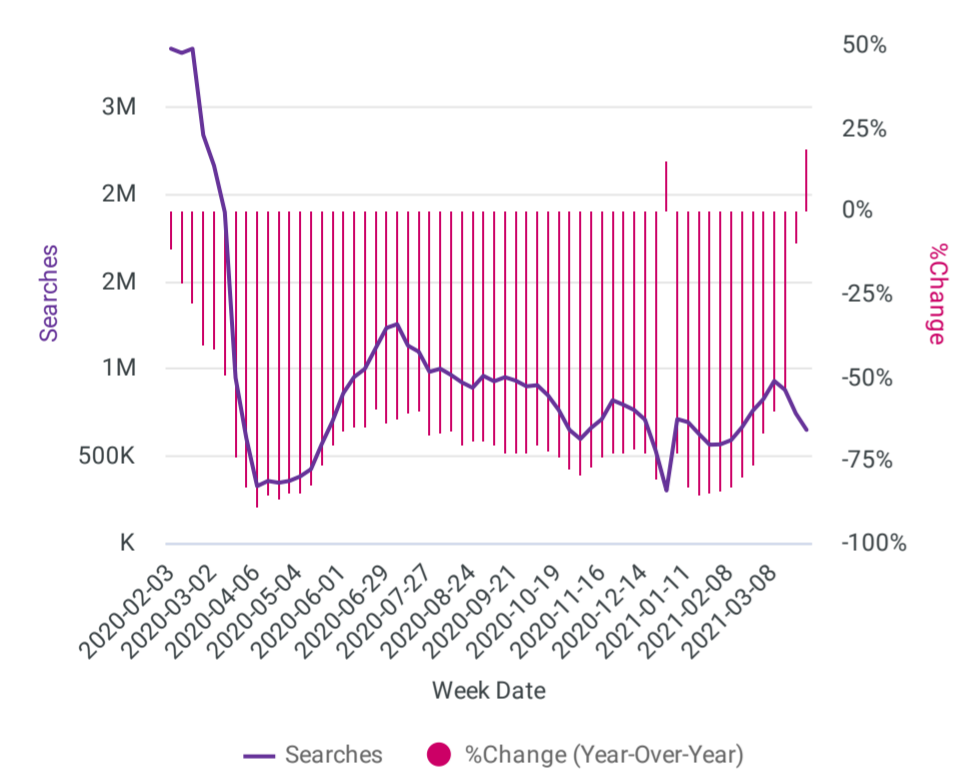

Origin Country is any value

COVID-19's Impact on Current Week Travel to Europe

COVID-19's International Impact on Current Week Travel to Europe

Weekly Tourism Stats (Origin = Worldwide)

Weekly Tourism Stats (Origin = Worldwstean)

Historical Data

Future Trend

Searches

Bookings

20 Week Forecast

Weekly Tourism Stats (Origin = Europe Domestic)

Historical Data

Future Trend