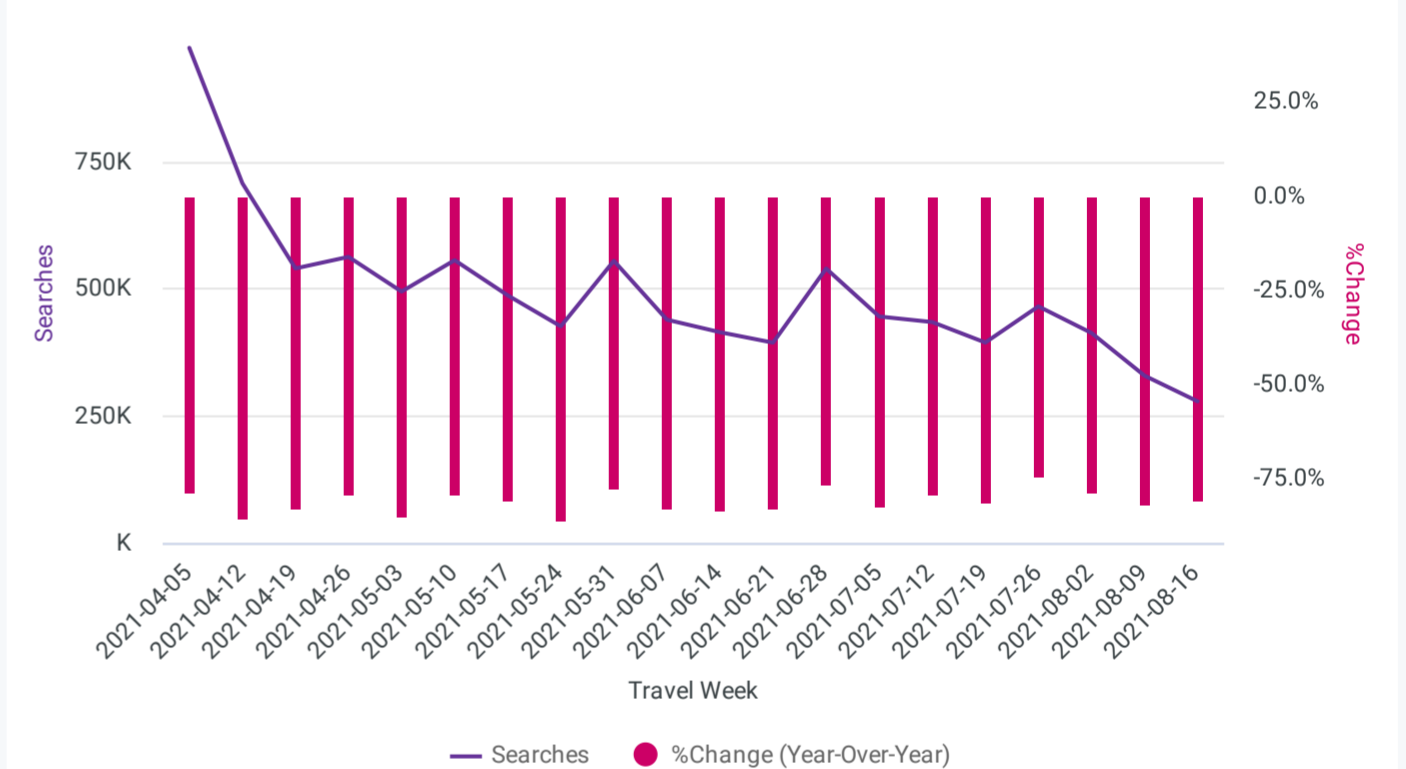

Origin Country is any value

COVID-19's Impact on Current Week Travel to Europe

COVID-19's International Impact on Current Week Travel to Europe

Weekly Tourism Stats (Origin = Worldwide)

Weekly Tourism Stats (Origin = Worldwstean)

Historical Data

Future Trend

Searches

Bookings

20 Week Forecast

Weekly Tourism Stats (Origin = Europe Domestic)

Historical Data

Future Trend

Searches

Bookings

20 Week Forecast

Weekly Tourism Stats (Origin = Europe International)

Historical Data

Future Trend

Searches

Bookings