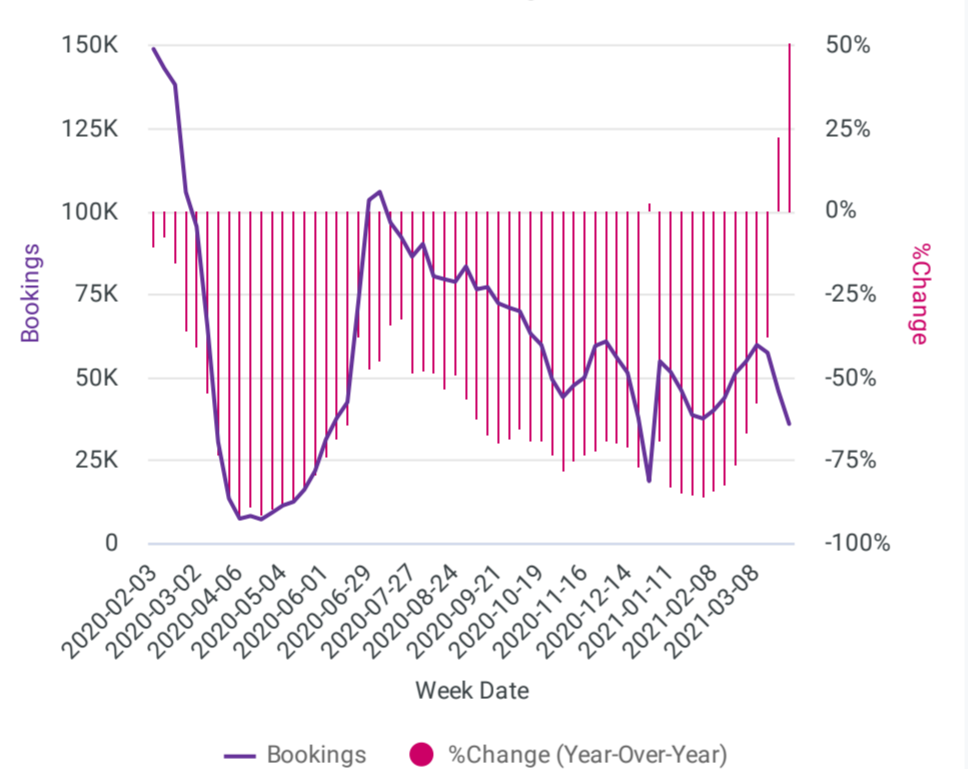

Origin Country is any value

COVID-19's Impact on Current Week Travel to Europe

COVID-19's International Impact on Current Week Travel to Europe

Weekly Tourism Stats (Origin = Worldwide)

Weekly Tourism Stats (Origin = Worldwstean)

Historical Data

Future Trend

Searches

Bookings

20 Week Forecast

Weekly Tourism Stats (Origin = Europe Domestic)

Historical Data

Future Trend