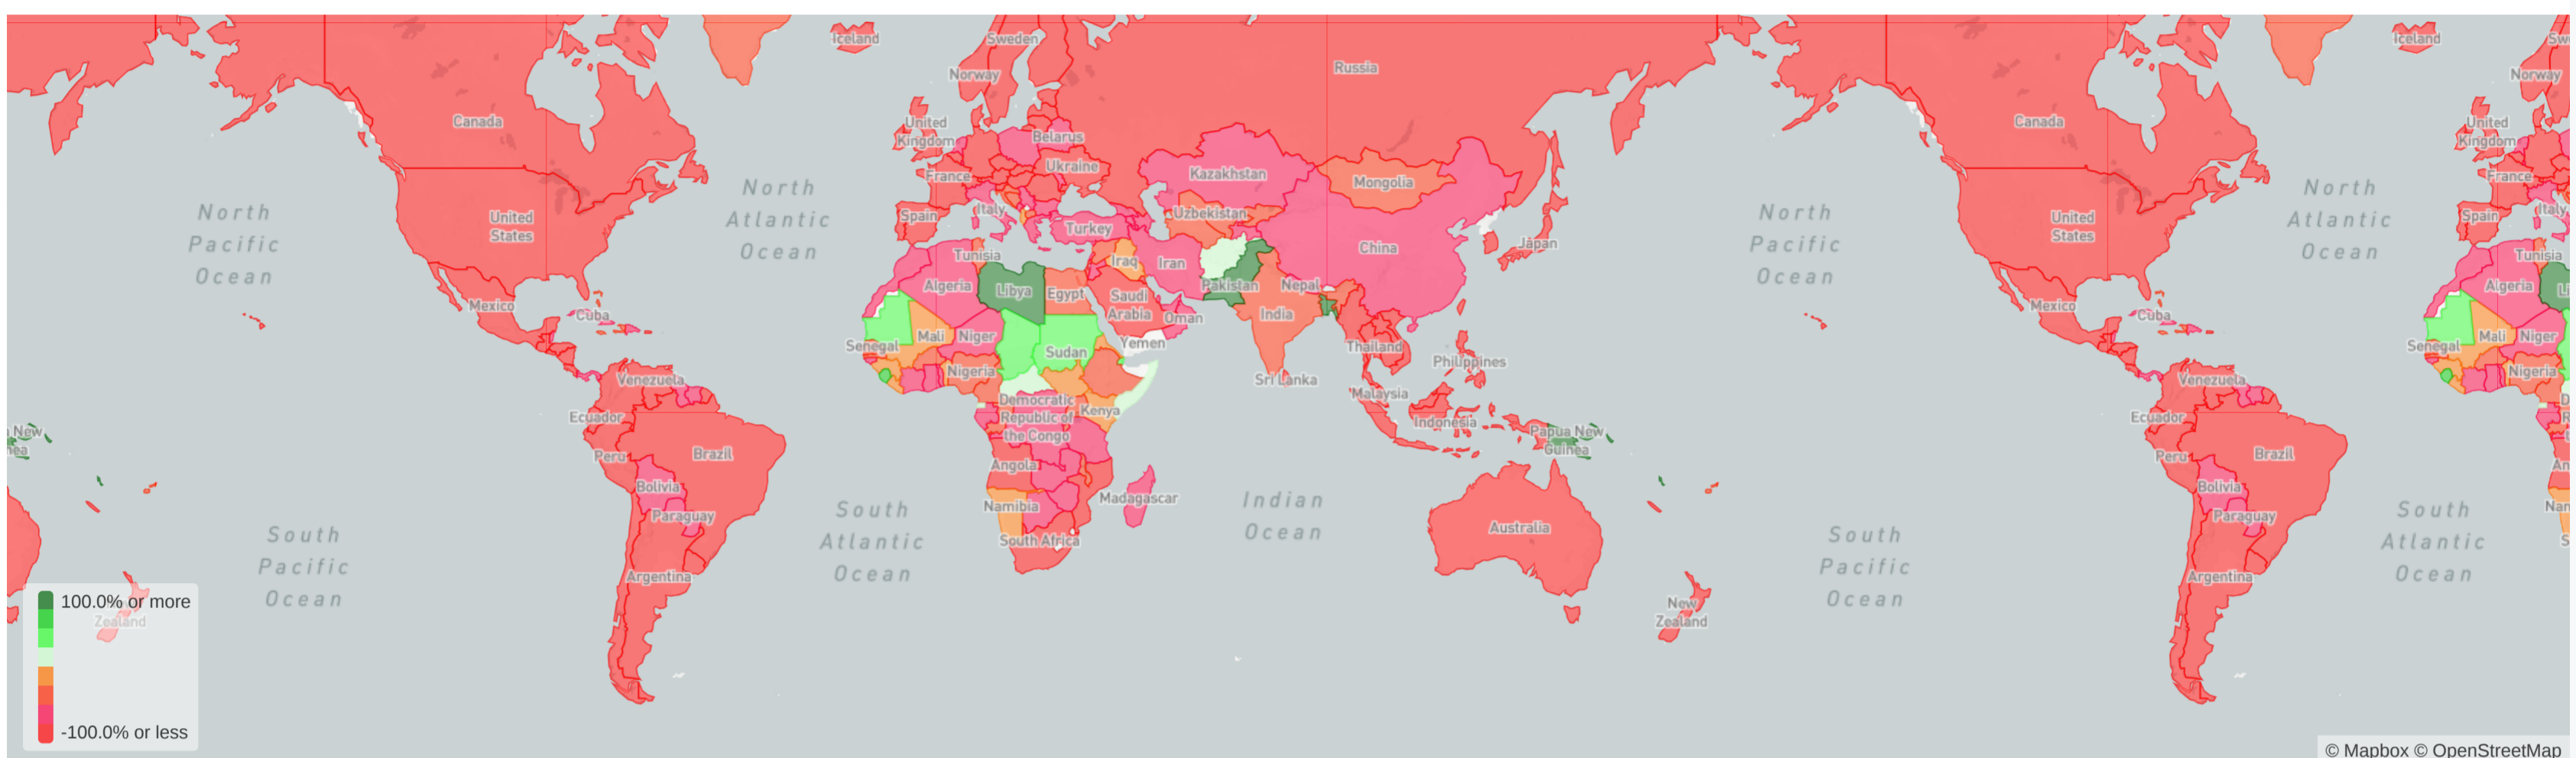

COVID19 Travel Impact on Europe

Filters

Destination Country is "LI" or "CZ" or "CH" or "HU" or "AT" or "SK" or "MD" or "UA" or "LV" or "PL" or "BY" or "EE" or "LT" or "MC" or "DE" or "GB" or "FX" or "IE" or "BE" or "GG" or "IM" or "LU" or "NL" or "JE" or "FR" or "FO" or "NO" or "IS" or "SE" or "SJ" or "DK" or "FI" or "IT" or "SM" or "MT" or "\

Origin Country is any value

COVID-19's Impact on Current Week Travel to Europe

COVID-19's International Impact on Current Week Travel to Europe

Weekly Tourism Stats (Origin = Worldwide)

Weekly Tourism Stats (Origin = Worldwstean)

Historical Data

Future Trend

Searches

Bookings

20 Week Forecast

Weekly Tourism Stats (Origin = Europe Domestic)

Historical Data

Future Trend

Searches

Bookings

20 Week Forecast

Weekly Tourism Stats (Origin = Europe International)

Historical Data

Future Trend

Searches

Bookings