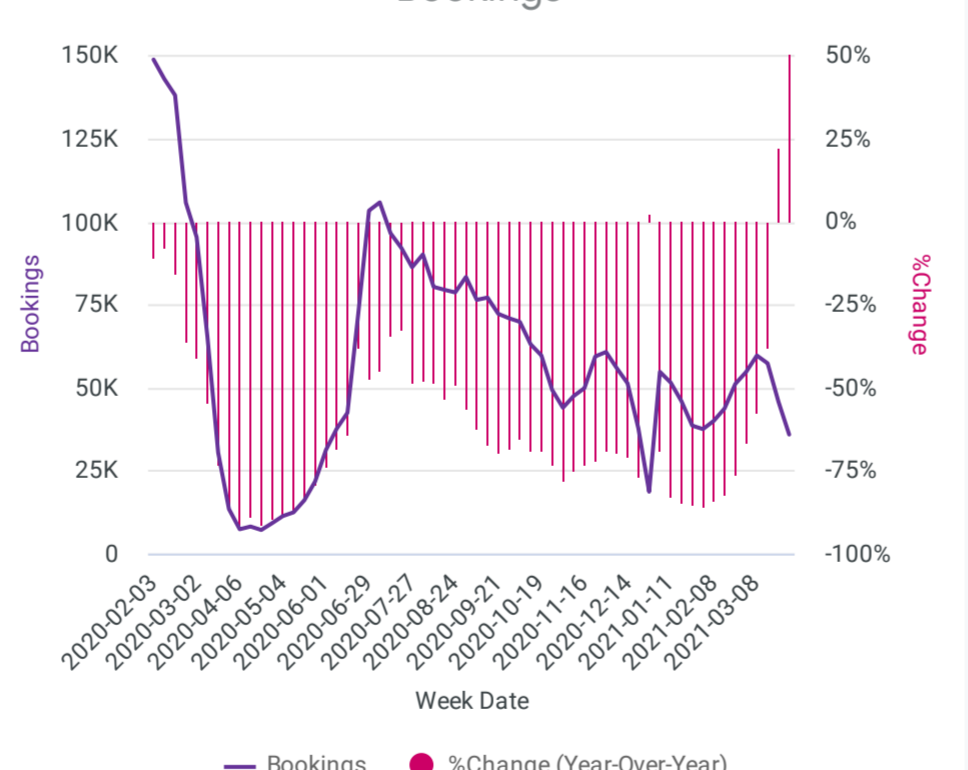

Origin Country is any value

COVID-19's Impact on Current Week Travel to Europe

COVID-19's International Impact on Current Week Travel to Europe

Weekly Tourism Stats (Origin = Worldwide)

Weekly Tourism Stats (Origin = Worldwstean)

Historical Data

Future Trend

Searches

Bookings

20 Week Forecast

Weekly Tourism Stats (Origin = Europe Domestic)

Historical Data

Future Trend

Searches

Bookings

20 Week Forecast

Weekly Tourism Stats (Origin = Europe International)

Historical Data

Future Trend

Searches

Bookings